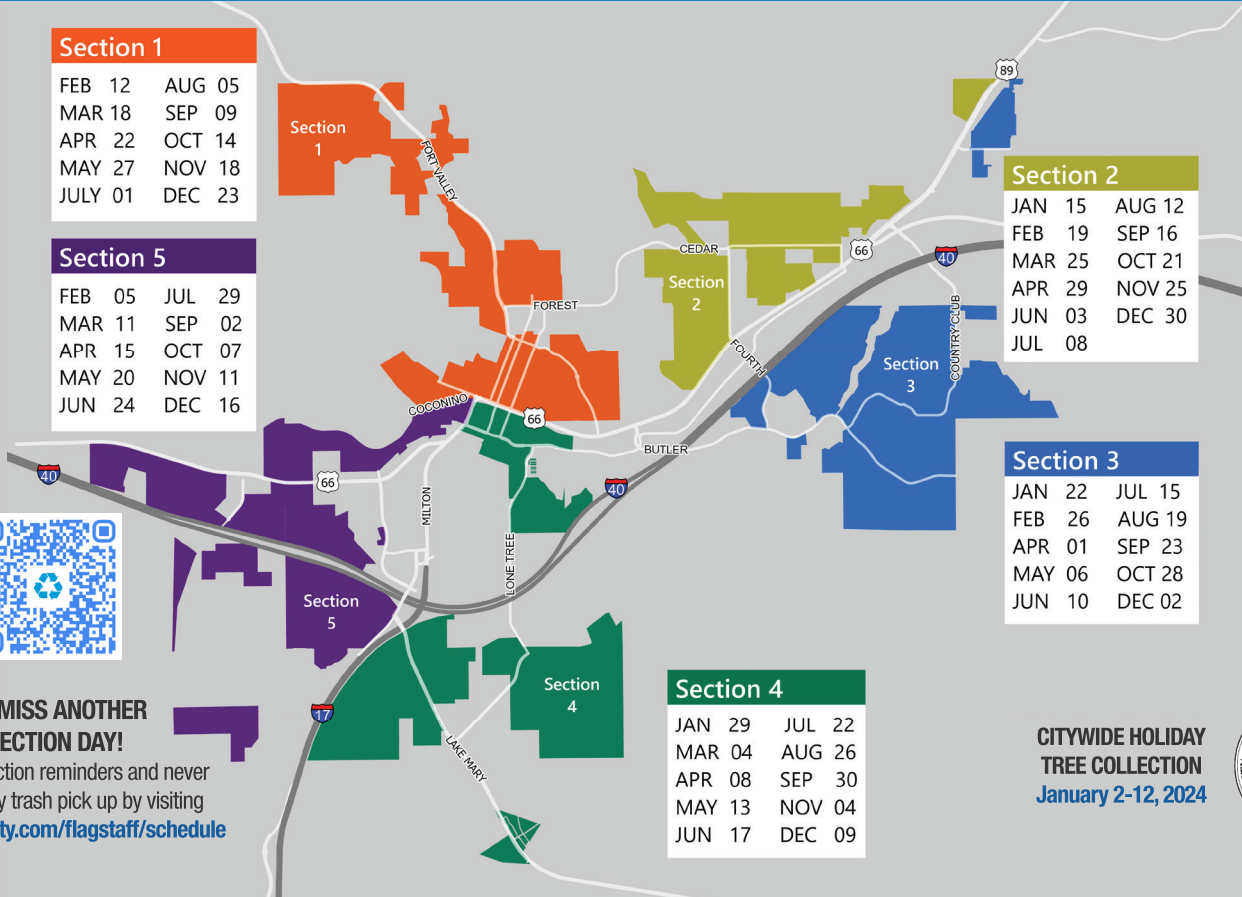

2024 Bulky Waste Schedule

Provided to all single-family residential properties within Flagstaff city limits.

Section 1

FEB 12	AUG 05
MAR 18	SEP 09
APR 22	OCT 14
MAY 27	NOV 18
JULY 01	DEC 23

Section 5

FEB 05	JUL 29
MAR 11	SEP 02
APR 15	OCT 07
MAY 20	NOV 11
JUN 24	DEC 16

Section 2

JAN 15	AUG 12
FEB 19	SEP 16
MAR 25	OCT 21
APR 29	NOV 25
JUN 03	DEC 30
JUL 08	

Section 3

JAN 22	JUL 15
FEB 26	AUG 19
APR 01	SEP 23
MAY 06	OCT 28
JUN 10	DEC 02

Section 4

JAN 29	JUL 22
MAR 04	AUG 26
APR 08	SEP 30
MAY 13	NOV 04
JUN 17	DEC 09

NEVER MISS ANOTHER COLLECTION DAY!

Sign up for collection reminders and never forget your bulky trash pick up by visiting www.recyclebycity.com/flagstaff/schedule

CITYWIDE HOLIDAY TREE COLLECTION
January 2-12, 2024

Holiday Tree Recycling

Curbside Pick-up: January 2nd-January 12th, 2024

Place trees on curb by 6:00 am on Monday, January 2nd

Drop-off Locations: January 2nd - January 31st, 2024

Bring trees to the following locations: